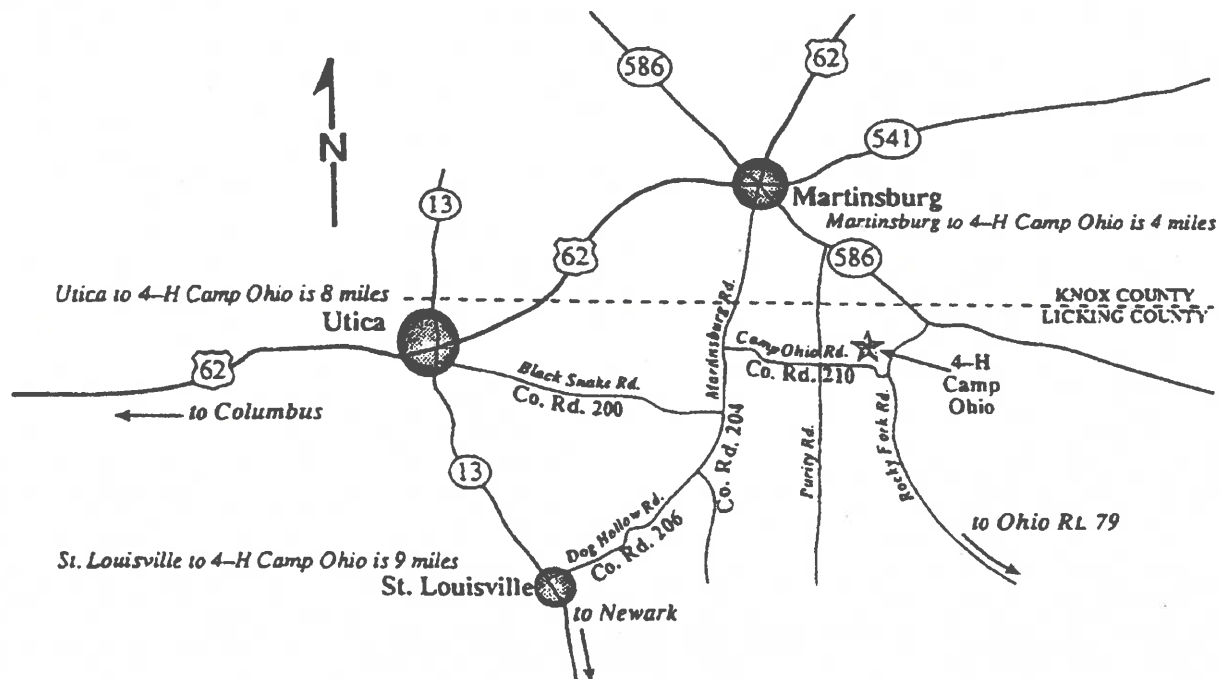

Directions To Camp Ohio

Option 1:

State Route 15 East to 23 South.
Take 23 South to Rt 229 (traffic light)
Turn left (EAST) and take 229 into Mt Vernon.
Turn right (SOUTH) at the square onto SR 13.
Pick up SR 586 and go to Martinsburg.
Follow Camp Ohio signs.

Option 2:

State Route 15 East to 23 South.
Take 23 South to Marion SR 95 exit
Turn left, (EAST) towards Mt. Gilead, to SR 13
Turn right (SOUTH), follow SR 13 through Mt. Vernon
Pick up SR 586 (Martinsburg Road).
Follow Camp Ohio signs.

Map from Martinsburg to Camp Ohio

4-H CAMP OHIO

- 1-5. Boys Cabins
- 6. Male Staff Cabin
- 7. Pool Entrance
- Boys Restroom
- Girls Rest'oon
- 8. Rec. Hall
- Ball Closet
- 9. Camp Store
- 10. Nature Center
- 11-18. Girls Cabins
- 19. Girls Restroom
- 20. Meliorance Shop
- 21. Female Staff Cabin
- First Aid Station
- 22. Multi-Purpose Room.
- Small Retraa: Kitchen
- Large Re-reat Kitchen
- Dark Room
- Boys Restroom
- Permanent Staff Quarte's
- 23. Camp Office
- 24. Anima. Shelter
- Canoes
- 25. Craft Hall
- 26. BBQ Pit
- 27. Recycling Shec
- 28. Dining Hal.

CO. ROAD 210 CAMP OHIO ROAD

MAPLE SUGAR FORESTRY AREA