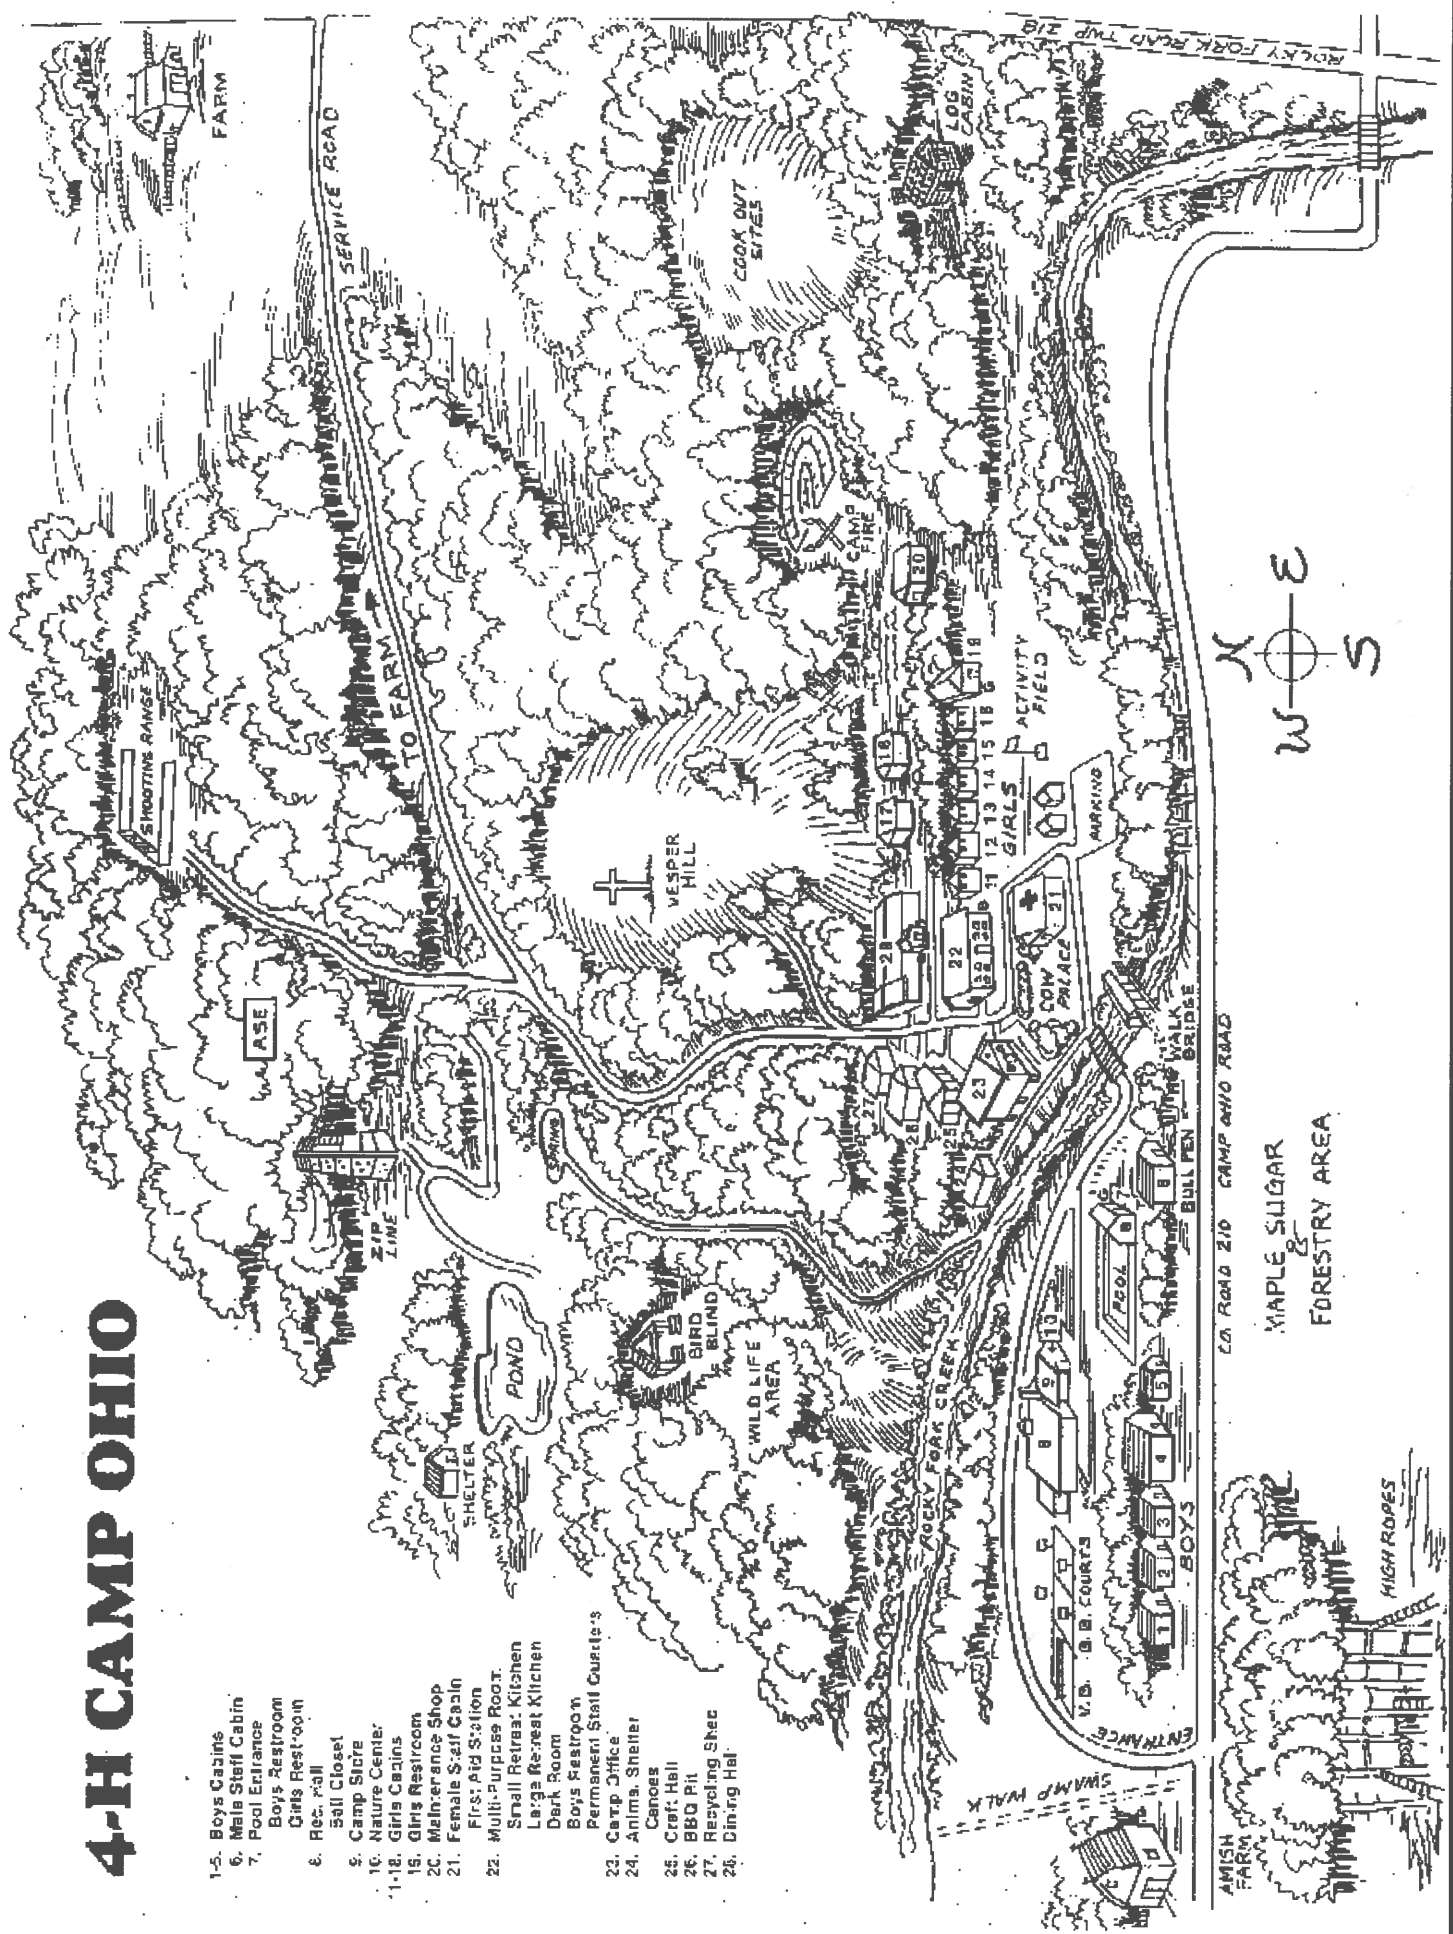

Directions To Camp Ohio

Option 1:

State Route 15 East to 23 South.
Take 23 South to Rt 229 (traffic light)
Turn left (EAST) and take 229 into Mt Vernon.
Turn right (SOUTH) at the square onto SR 13.
Pick up SR 586 and go to Martinsburg.
Follow Camp Ohio signs.

Option 2:

State Route 15 East to 23 South.
Take 23 South to Marion SR 95 exit
Turn left, (EAST) towards Mt. Gilead, to SR 13
Turn right (SOUTH), follow SR 13 through Mt. Vernon
Pick up SR 586 (Martinsburg Road).
Follow Camp Ohio signs.

CO. ROAD 210 CAMP OHIO ROAD

MAPLE SUGAR FORESTRY AREA